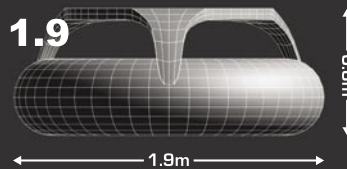

What is it ?

DoNuts is a unique table-seating combination by Extremis. The inflatable seat carries a composite table top allowing up to 6 people to join the table at any one time. The top provides the perfect surface to apply a logo or message. Available now to hire or purchase in the UK along with your Baconinflate structure.

How Big is it ?

The DoNuts seating ring measures 1.9m in diameter, and the table-top stands 0.8m high. It can seat 6 people in comfort, either facing outwards or towards each other.

seats -  6

What can I add to it ?